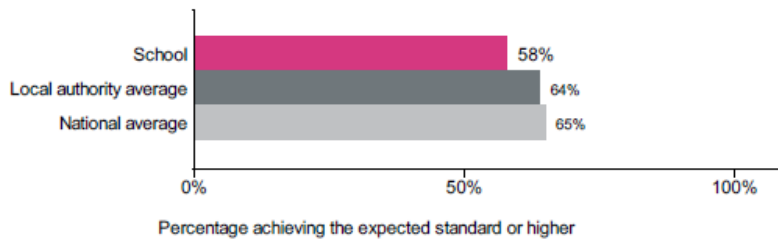

Hoo St Werburgh Primary School and Marlborough Centre (URN: 143262)

Key stage 2

This is revised data for 2018/19.

Progress in reading, writing and maths

Reading

Number of pupils = 60

Pupils with adjusted scores = 1

Average -0.96

Confidence interval
-2.5 to 0.6

Writing

Number of pupils = 69

Pupils with adjusted scores = 0

Average -0.93

Confidence interval
-2.3 to 0.4

Maths

Number of pupils = 60

Pupils with adjusted scores = 1

Average -0.30

Confidence interval
-1.7 to 1.1

Reading, writing and maths combined

Percentage of pupils achieving the expected standard or higher

Number of pupils = 69